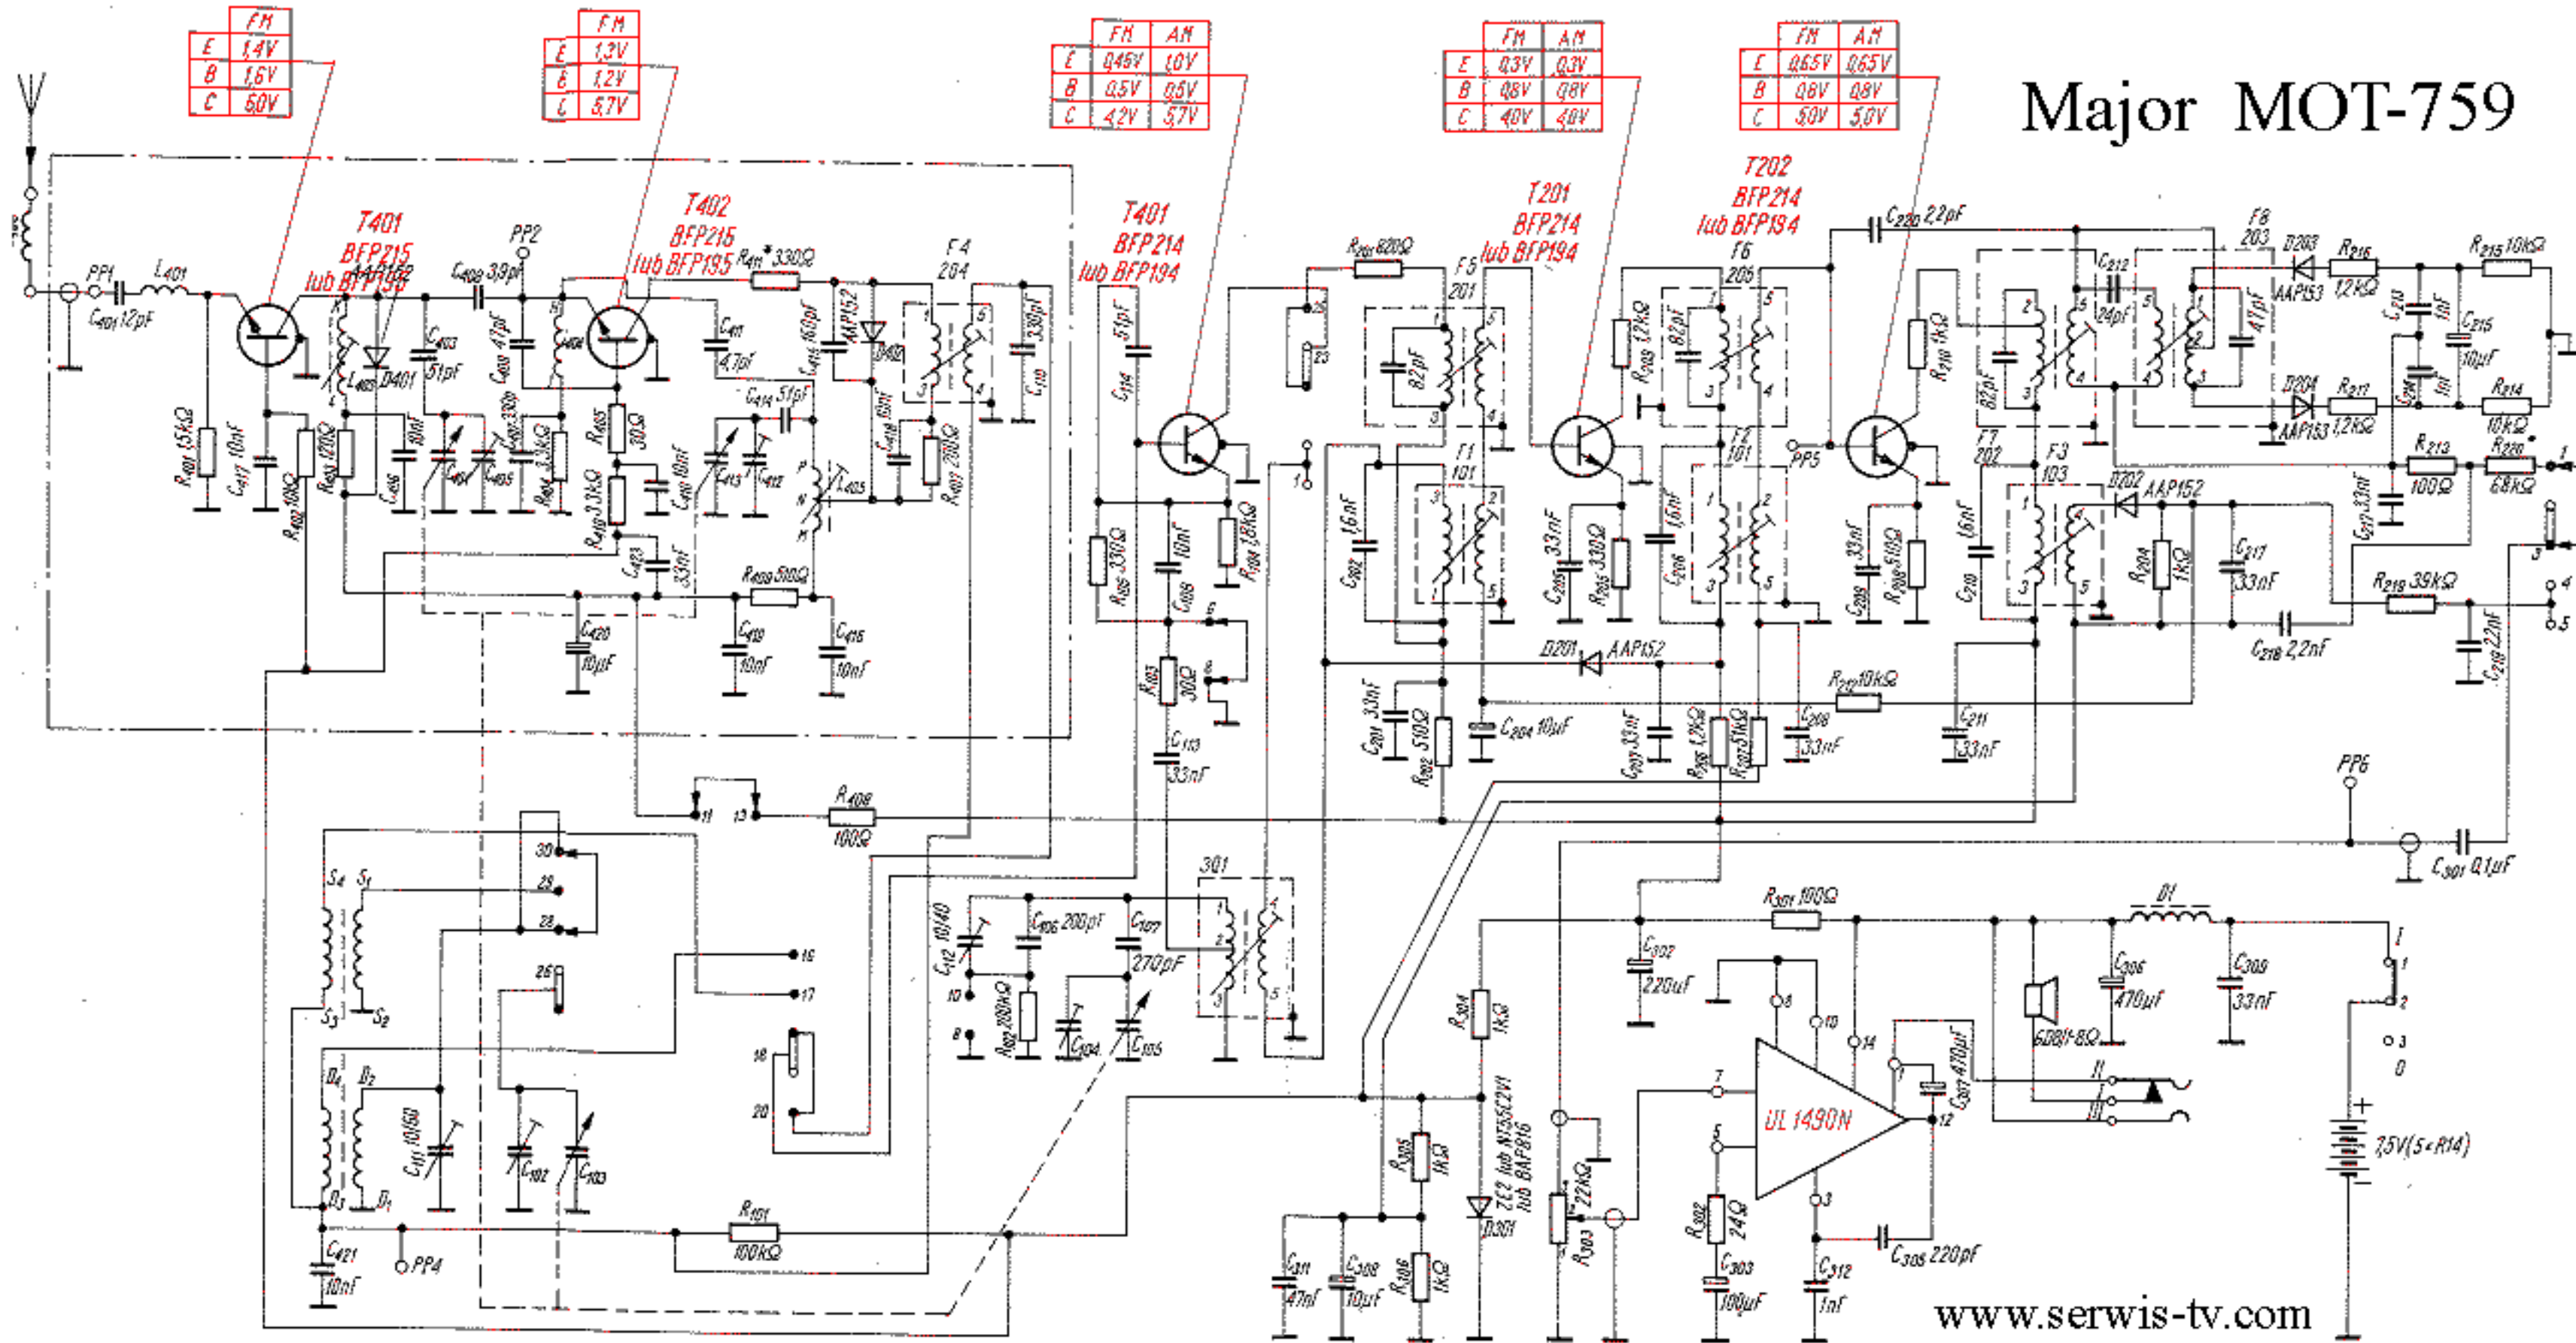

Major MOT-759

	FM
E	1.4V
B	1.6V
C	5.0V

	FM
E	1.3V
B	1.2V
C	5.7V

	FM	AM
E	0.45V	1.0V
B	0.5V	0.5V
C	4.2V	5.7V

	FM	AM
E	0.3V	0.3V
B	0.8V	0.8V
C	4.0V	4.0V

	FM	AM
E	0.65V	0.65V
B	0.8V	0.8V
C	5.0V	5.0V